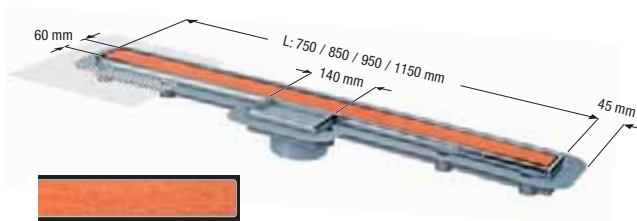

**Linearis Super60 "Wengé"** in ABS  
with tileable access cover

Cover in wood look, handles loads up to 100 kg, with seeping water opening, installation supports and mesh fabric

Length	Art. #
750 mm	<b>48 908 IW</b>
850 mm	<b>48 909 IW</b>
950 mm	<b>48 910 IW</b>
1150 mm	<b>48 912 IW</b>

**Linearis Super60 "Burlwood"** in ABS  
with tileable access cover

Cover in wood look, handles loads up to 100 kg, with seeping water opening, installation supports and mesh fabric

750 mm	<b>48 908 IH</b>
850 mm	<b>48 909 IH</b>
950 mm	<b>48 910 IH</b>
1150 mm	<b>48 912 IH</b>

Minimum installation depth of upper section (without drain body) 46 mm

**Linearis** in ABS  
with tileable access cover

cover and rim in stainless steel AISI 304, class K 3, with seeping water opening, installation supports and mesh fabric  
0.4 l/sec flow rate with 10 mm threshold

Length	Art. #
750 mm	<b>46 908</b>
850 mm	<b>46 909</b>
950 mm	<b>46 910</b>
1150 mm	<b>46 912</b>

**Multistop**

odour, foam, rodent and insect stop  
Art. # **48 500**

**Hair filter**

made of polymer  
Art. # **48 700**