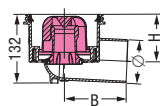

**Quick-Fit the passage seal**

for core drillings for drain bodies *Ecoguss* and *Practicus*, with vertical outlet

without fire protection Art. # **48 991**

\*with fire protection Art. # **48 990**

(only in combination with *Fire-Kit* protection insert)

\* Certification no. Z-19.17-1719

All drain bodies:  
1.8 l/sec flow rate  
Sealing water height 50 mm

**Ecoguss**

with removable odour trap

**Practicus in PP**

with removable odour trap

Lateral outlet				Vertical outlet	
Ø	B	H	Article #	H	Article #
<b>58</b>	245	120	<b>48 358</b>	100	<b>48 458</b>
<b>78</b>	134	109	<b>48 378</b>	110	<b>48 478</b>
<b>83</b>	134	108	<b>48 383</b>	110	<b>48 483</b>
<b>110</b>	148	92	<b>48 311</b>	110	<b>48 411</b>

Lateral outlet			Vertical outlet		
Ø	B	H	Article #	H	Article #
<b>50</b>	245	120	<b>45 150</b>	100	<b>45 250</b>
<b>75</b>	134	109	<b>45 170</b>	110	<b>45 270</b>
<b>110</b>	148	92	<b>45 110</b>	110	<b>45 210</b>