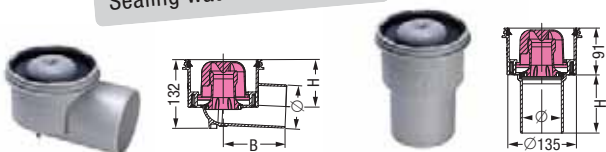

Variofix shallow bed upper sections with design cover

in ABS, incl. mesh fabric

design covers □ 120 mm and rim in stainless steel AISI 304, class K3 / L 15. For tile thickness of 8-21 mm, with or without Lock & Lift System

Upper section with design cover

in ABS

design covers □ 120 mm and rim in stainless steel AISI 304, class K 3 / L 15 with or without Lock & Lift System

		Kessel (Cl. L 15)	Oval (Cl. L 15)	Spot (Cl. K 3)	Cross (Cl. K 3)	Festival (Cl. K 3)	Parade (Cl. K 3)	Slot (Cl. K 3)	Sticks (Cl. K 3)
with Lock & Lift...	Art. #	48 201	48 202	48 221	48 213	48 215	48 224	48 219	48 217
without Lock & Lift...	Art. #	48 225	48 226	48 220	48 212	48 214	48 223	48 218	48 216

Multistop	Hair filter	Odour trap	Fire-Kit Fire protection insert	Quick-Fit the passage seal
odour, foam, rodent and insect stop Art. # 48 500	made of polymer Art. # 48 700	for all upper sections System 125, sealing water height 50 mm according to norm Art. # 48 600	Only for <i>Ecoguss / Practicus</i> drains with vertical outlet and odour trap Ø 58/78/83 Art. # 48 099 Ø 50/75 Art. # 48 099 Ø 110 Art. # 48 100	for core drillings for drain bodies with vertical outlet *with fire protection Art. # 48 990 (only in combination with <i>Fire-Kit</i> protection insert) without fire protection Art. # 48 991

Sludge trap
Art. # **48 168** see page 147

All drain bodies:
1.8 l/sec flow rate
Sealing water height 50 mm

Practicus in PP
with removable odour trap

Lateral outlet			
Ø	B	H	Article #
50	245	120	45 150
75	134	109	45 170
110	148	92	45 110
Vertical outlet			
50	100	45 250	
75	110	45 270	
110	110	45 210	