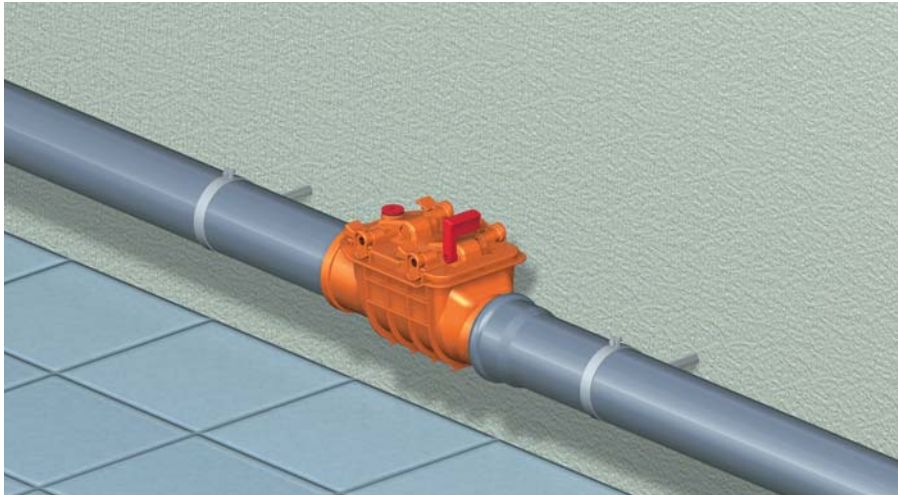

## Installation example *Staufix Basic*

*Staufix Basic* twin flap backwater valve - the classical item in the KESSEL backwater range and the successful original. The current model is made of ABS, completely corrosion-free and can be serviced without tools. Protects individual drainage fixtures such as shower, sink and washing machine below the backwater level.